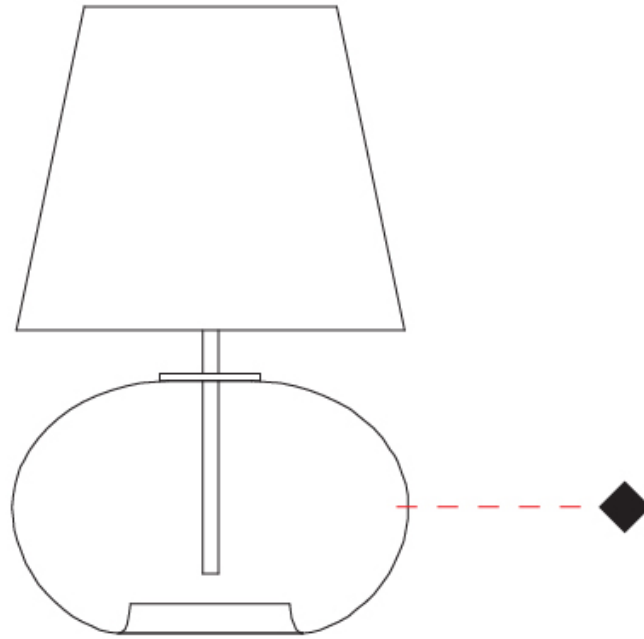

PARIGI CIPOLLA PORTABLE

D144008-

PROJECT

TYPE

SPECIFIER

QUANTITY

DATE

D