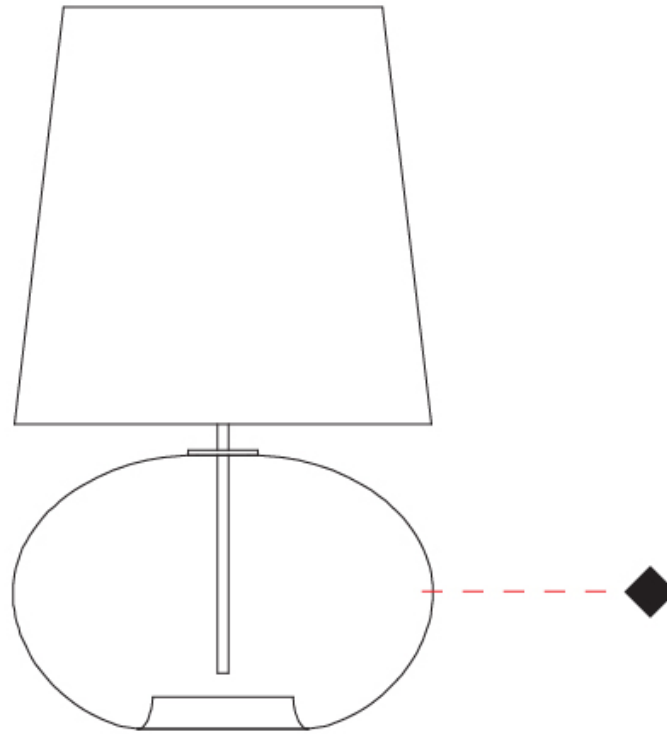

PARIGI CIPOLLA PORTABLE

D144009-

PROJECT	_____
TYPE	_____
SPECIFIER	_____
QUANTITY	_____
DATE	_____

D