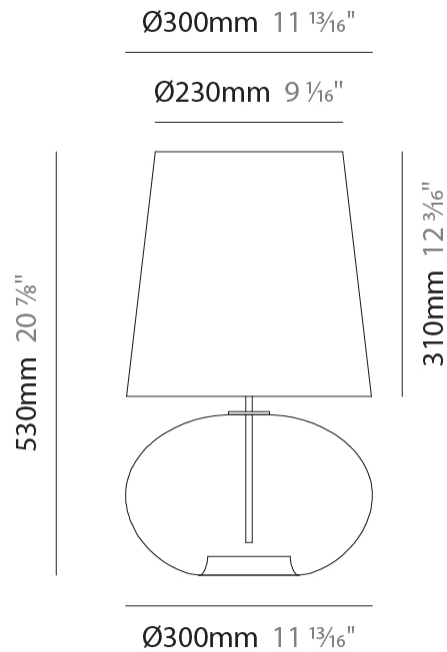

PARIGI CIPOLLA PORTABLE

D144009-

base number   Finish
Options

PROJECT	_____
TYPE	_____
SPECIFIER	_____
QUANTITY	_____
DATE	_____

1. To build a product code in our configurator select the specify button on the base model # product page
2. To build a manual product code on this datasheet choose from the options listed below in blue font and add the suffix to the base model #

GENERAL

Series: Parigi Cipolla
Partner: Cangini & Tucci
Division: Design
Installation: Portable
Product Type: Table
Mounting Location: Table

PHYSICAL

Shape: Sphere
Diameter (mm): 300
Diameter (in): 11 ¹³/₁₆"
Height (mm): 530
Height (in): 20 ⁷/₈"
Weight (kg): 1.65
Weight (lbs): 3.64
Fixture Finish: [AMB / GRN / PNK / RUB / SKB / SMK / TOB / TRA](#)
Holder Finish: CHR
Fixture Material: Glass / Metal
Primary Material: Glass - Borosilicate

ELECTRICAL

Number of Lamps: 1
Lamp Type: LED Retrofit
Bulb Included: Bulb Not Included
Max. Wattage Per Lamp (W): 7
Lamp Base: E26
Input Voltage (V): 120
Upon Request: 277Vac / GU24

LED

OPTICAL

RATINGS AND CERTIFICATIONS

Certified By: Certified for North American Standards
IP rating: IP20