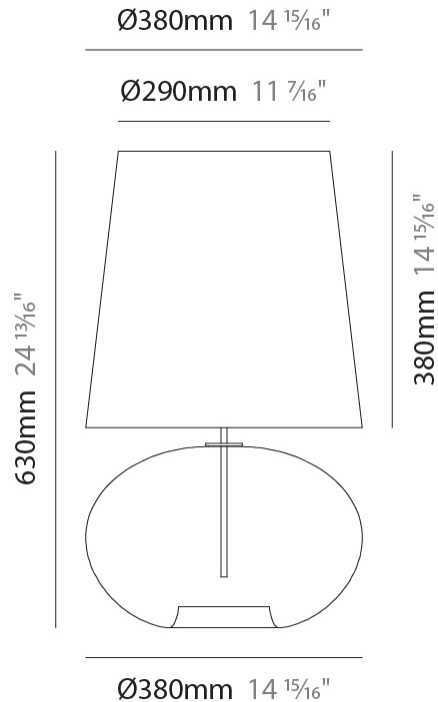

PROJECT
TYPE
SPECIFIER
QUANTITY
DATE

PARIGI CIPOLLA PORTABLE

D144010-

base number   Finish
Options

1. To build a product code in our configurator select the specify button on the base model # product page
2. To build a manual product code on this datasheet choose from the options listed below in blue font and add the suffix to the base model #

GENERAL

Series: Parigi Cipolla
Partner: Cangini & Tucci
Division: Design
Installation: Portable
Product Type: Table
Mounting Location: Table

PHYSICAL

Shape: Sphere
Diameter (mm): 380
Diameter (in): 14 ¹⁵/₁₆"
Height (mm): 630
Height (in): 24 ¹³/₁₆"
Weight (kg): 2.64
Weight (lbs): 5.82
Fixture Finish: [AMB / GRN / PNK / RUB / SKB / SMK / TOB / TRA](#)
Holder Finish: CHR
Fixture Material: Glass / Metal
Primary Material: Glass - Borosilicate

ELECTRICAL

Number of Lamps: 1
Lamp Type: LED Retrofit
Bulb Included: Bulb Not Included
Max. Wattage Per Lamp (W): 7
Lamp Base: E26
Input Voltage (V): 120
Upon Request: 277Vac / GU24

LED

OPTICAL

RATINGS AND CERTIFICATIONS

Certified By: Certified for North American Standards
IP rating: IP20