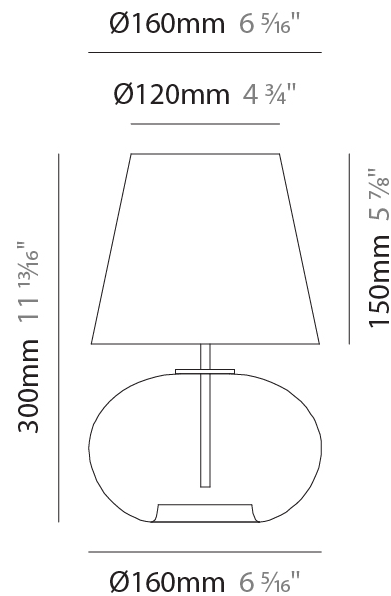

PARIGI CIPOLLA PORTABLE

D144008-

base number   Finish
Options

1. To build a product code in our configurator select the specify button on the base model # product page
2. To build a manual product code on this datasheet choose from the options listed below in blue font and add the suffix to the base model #

GENERAL

Series: Parigi Cipolla
Partner: Cangini & Tucci
Division: Design
Installation: Portable
Product Type: Table
Mounting Location: Table

PHYSICAL

Shape: Sphere
Diameter (mm): 160
Diameter (in): 6 ⁵/₁₆
Height (mm): 300
Height (in): 11 ¹³/₁₆
Weight (kg): 0.52
Weight (lbs): 1.15
Fixture Finish: [AMB](#) / [GRN](#) / [PNK](#) / [RUB](#) / [SKB](#) / [SMK](#) / [TOB](#) / [TRA](#)
Holder Finish: CHR
Fixture Material: Glass / Metal
Primary Material: Glass - Borosilicate

ELECTRICAL

Number of Lamps: 1
Lamp Type: LED Retrofit
Bulb Included: Bulb Not Included
Max. Wattage Per Lamp (W): 4
Lamp Base: E12
Input Voltage (V): 120

LED

OPTICAL

RATINGS AND CERTIFICATIONS

Certified By: Certified for North American Standards
IP rating: IP20